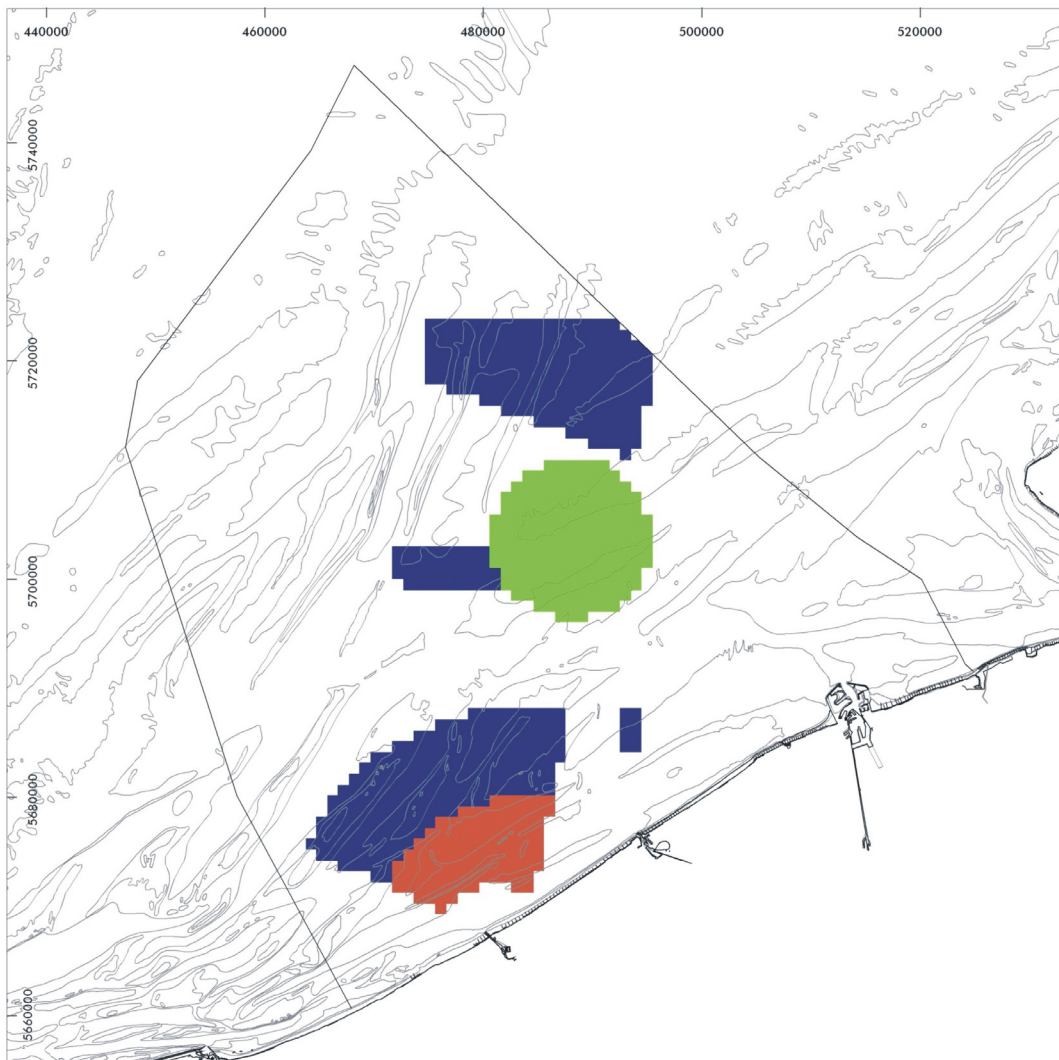

Map I.3.5b. Military exercises: use intensity

Use intensity of military exercises
(number of exercise days/year/km²)

Original data source: spokesmen of the Army, Air Force and Navy Components, Federal Government Department of Defence

Data analysis: Marine Biology Section - Ghent University
RCMG - Ghent University

Map preparation: RCMG - Ghent University

Data cover military exercises from 01 January 2001 - 31 December 2001

May 2005